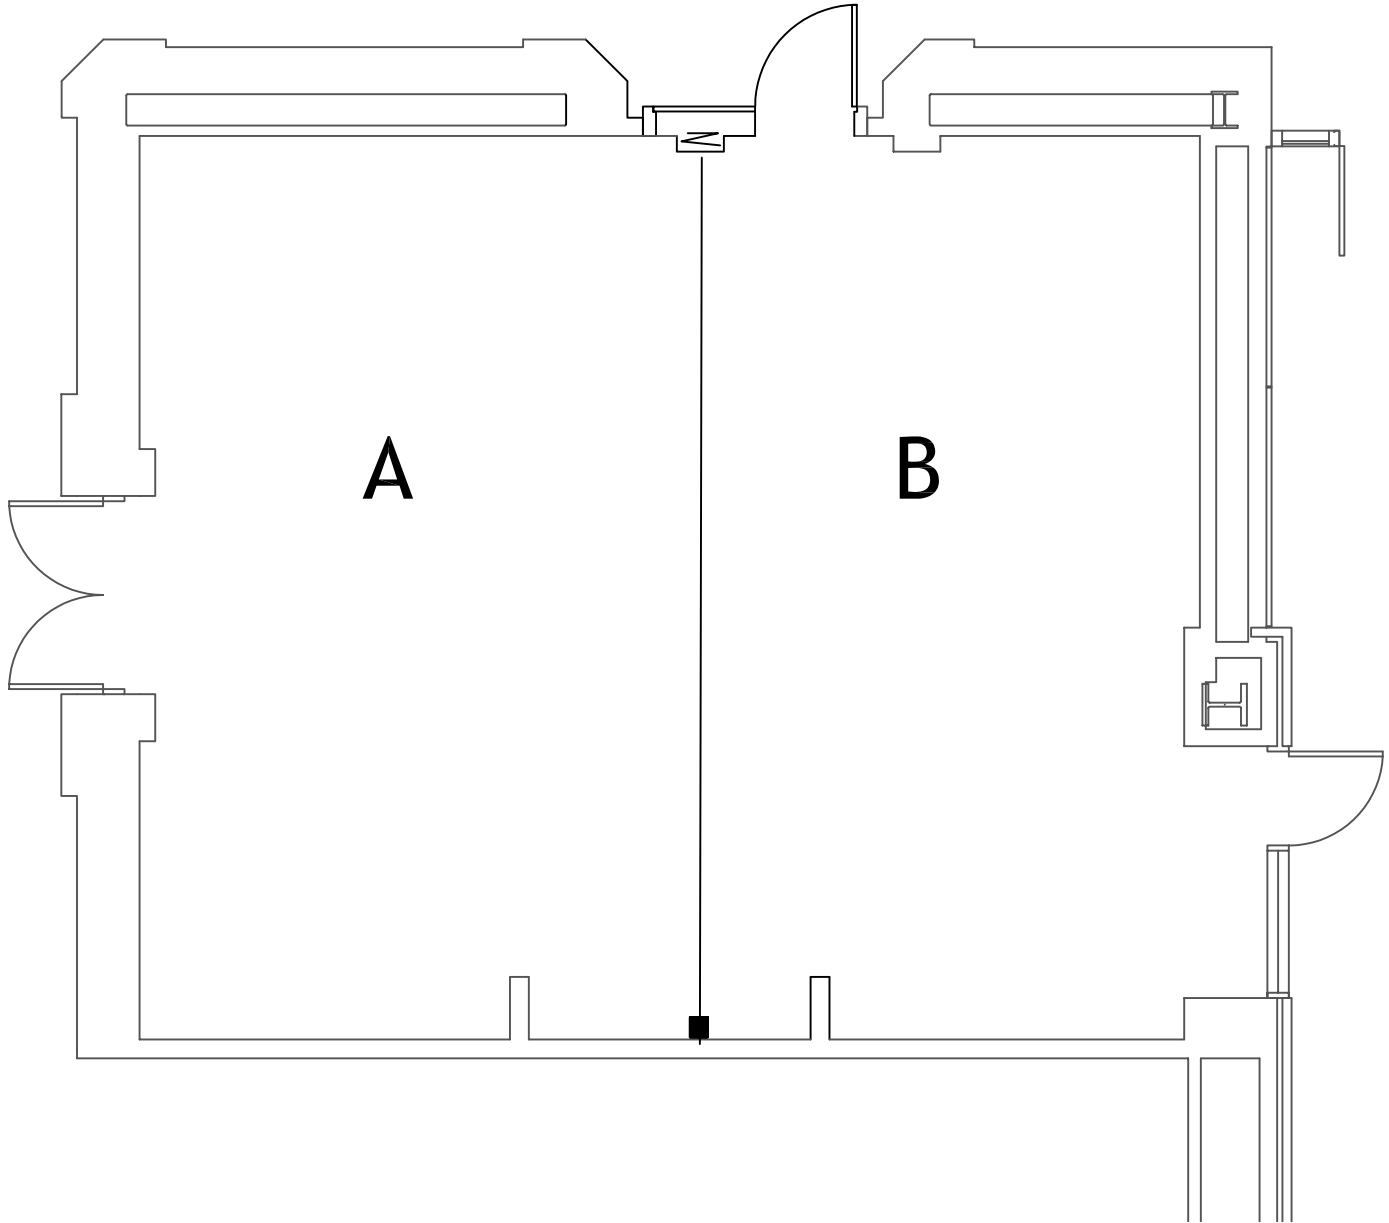

Salt Palace Convention Center

Meeting Room 252

Room Name	Room Dimensions			Room Capacities		
	SQ. FT.	Dimension	Ceiling	Theater	Banquet	Class Room
Room 252 A-B	980	33X29	12'	80	50	40
Room 252 A	490	29X18	12'	40	20	15
Room 252 B	490	29X16	12'	40	20	15