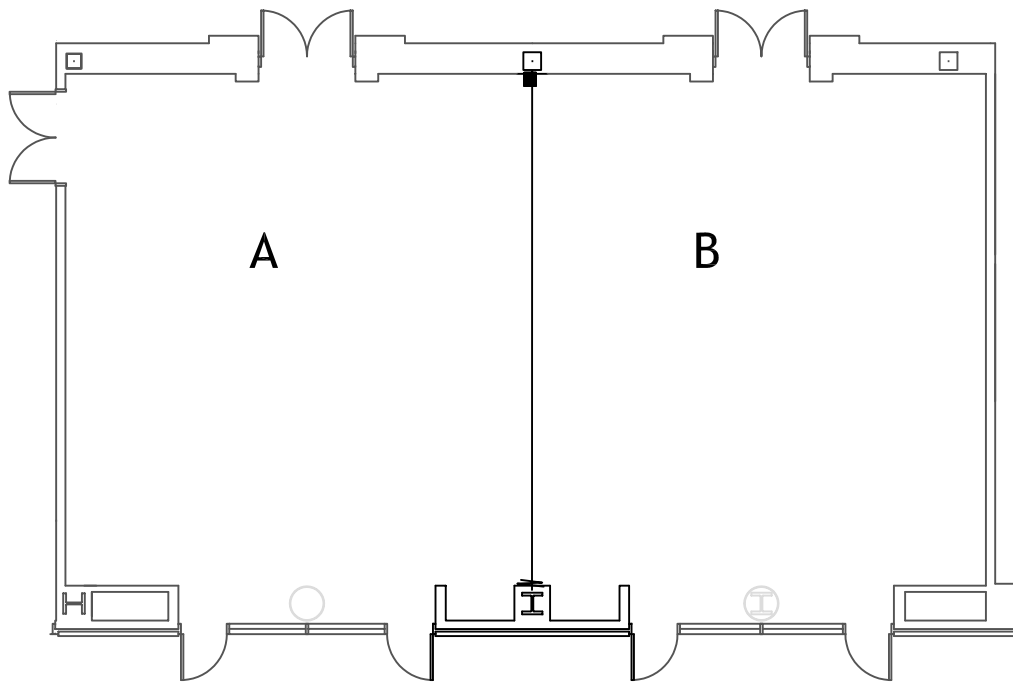

## Meeting Room 253

Room Name	Room Dimensions			Room Capacities		
	SQ. FT.	Dimension	Ceiling	Theater	Banquet	Class Room
Room 253 A-B	2,000	60X35	12'	200	100	90
Room 253 A	990	35X30	12'	100	40	40
Room 253 B	1,010	35X30	12'	100	40	40