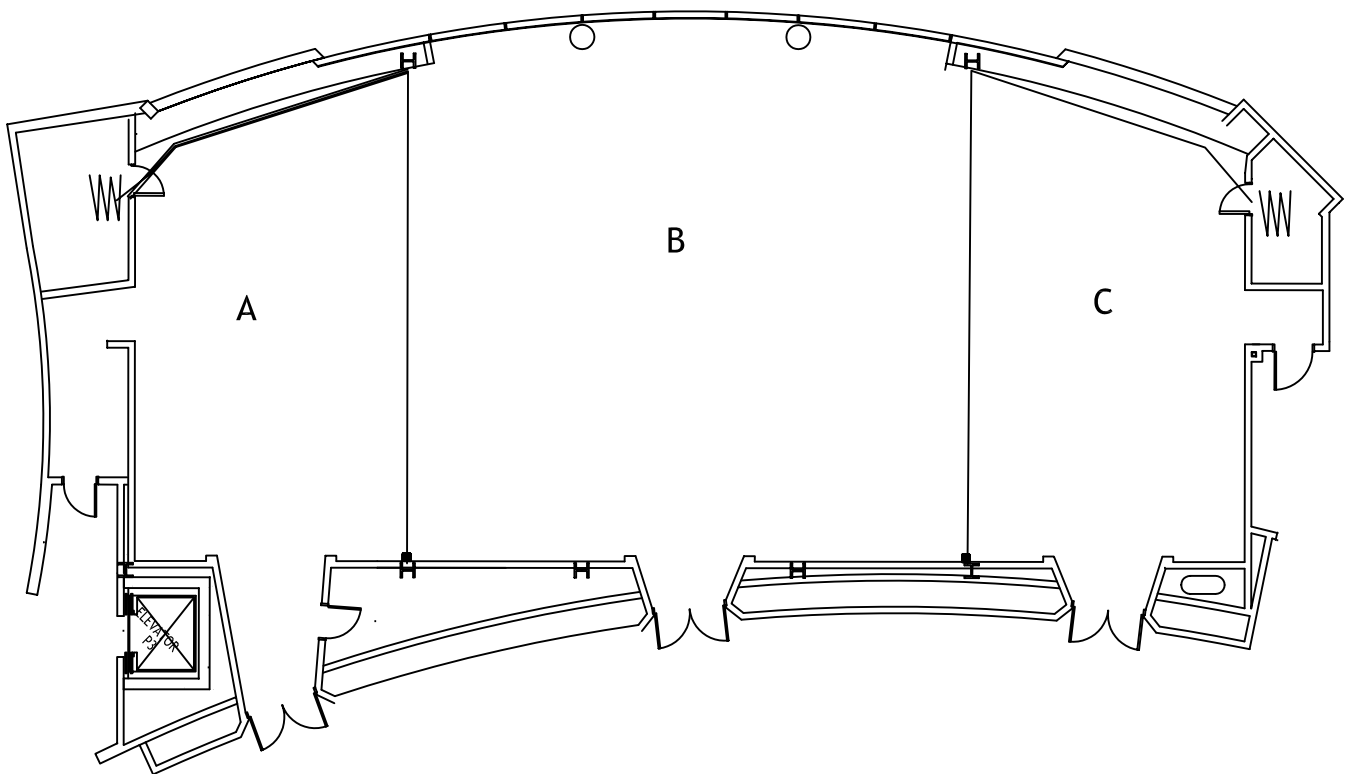

Salt Palace Convention Center

Meeting Room 254

Room Name	Room Dimensions			Room Capacities		
	SQ. FT.	Dimension	Ceiling	Theater	Banquet	Class Room
Room 254 A-C	4,500	102X42	20'	450	240	220
Room 254 A	1,000	41X25	20'	100	60	40
Room 254 B	2,500	52X49	20'	250	120	140
Room 254 C	1,000	41X25	20'	100	60	40