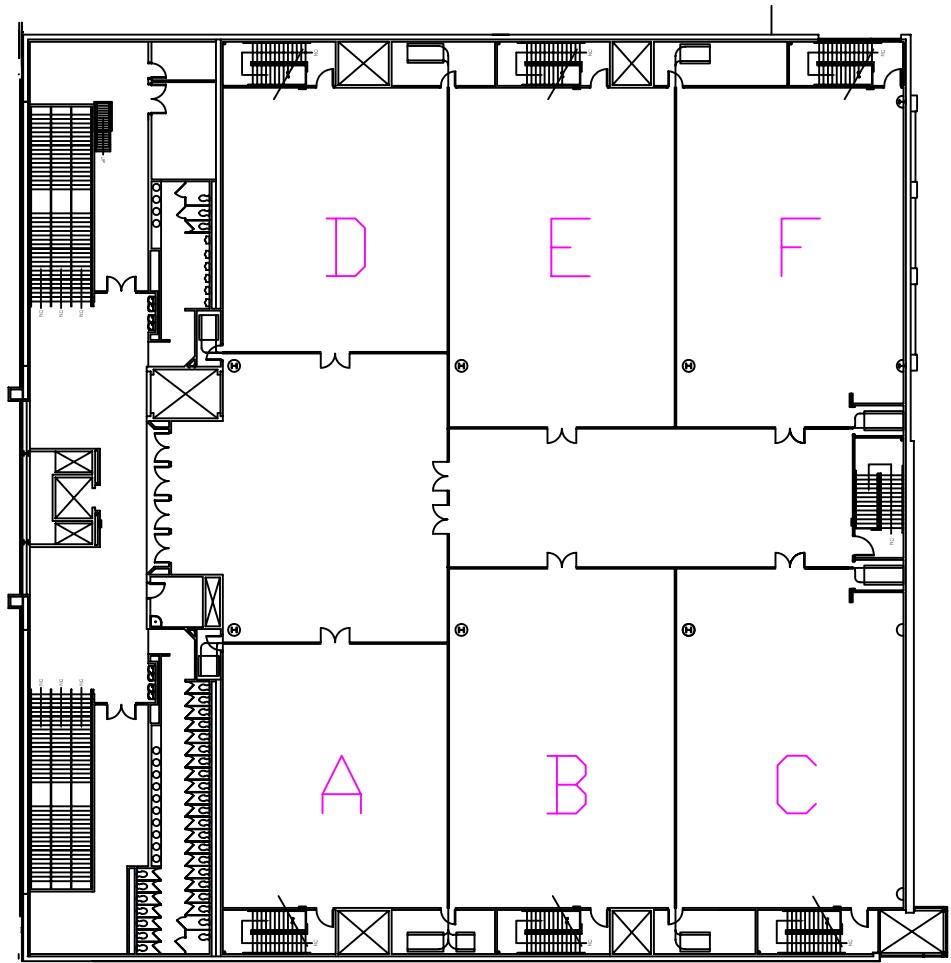

Salt Palace Convention Center Meeting Room 355

Room Name	Room Dimensio		Room Capacities		
	SQ. FT.	Ceiling	Theater	Banquet	Classroom
Room 355 A-F	24,000	15'	2,430	1,340	1,232
Room 355 A	2,530	15'	284	120	144
Room 355 B	3,240	15'	368	150	184
Room 355 C	3,240	15'	357	150	184
Room 355 D	2,530	15'	284	120	144
Room 355 E	3,240	15'	368	150	184
Room 355 F	3,240	15'	357	150	184